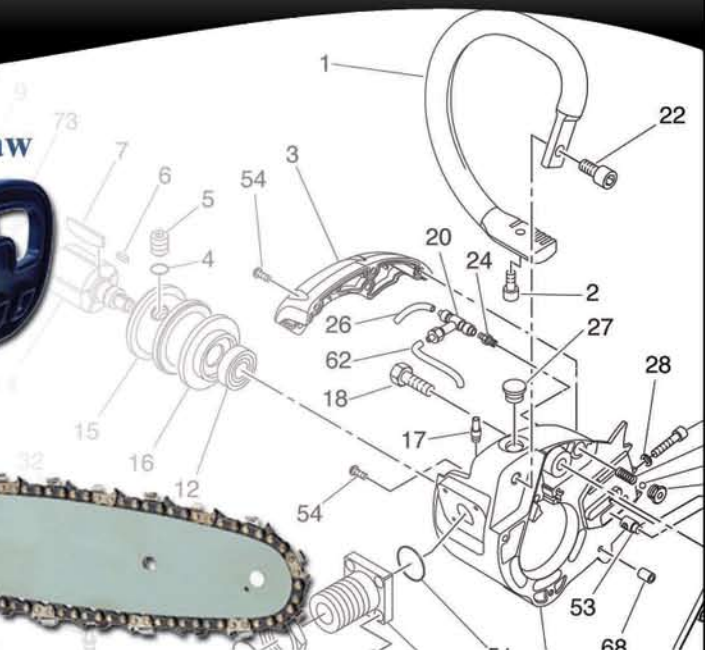

## Laser 8" & 10" chainsaw

A new standard in pneumatic chain pruners.

The latest design of pneumatic chainsaw from Campagnola not only achieves the standard set by its predecessor, the M3, it surpasses it in both power and safety features. Through better design and advanced engineering, the Laser now boasts more power: approximately 200 rpm more at the sprocket than the M3. The Laser has several new features for added safety, including a chain brake which is operated by the top hand guard which protects the user if the chain should jam or kick-out. The lower hand guard is now wider to protect the fingers of the operating hand if the chain were to break and whip around. Apart from the automatic spring operated safety which is standard on all Campagnola pneumatic tools, a second, manual safety has been introduced to stop unintended operation.

Apart from these new features the Laser can be mounted on a Campagnola Telescopic pole allowing the operator to prune as high as 5 metres above ground level without use of a ladder, and with its automatic bar oiler it is ideally suited to this application. The magnesium cast body gives great strength while still keeping the weight down. The Laser is available in 2 bar sizes, 8 inch or 10 inch, both with a 1/4 inch profile chain which means the Laser can cut diameters up to 150mm or 200mm respectively.

### Running Requirements

The Laser draws 400 litres of air per minute so a 24 cfm compressor would be required for continuous use, though an 18 cfm will suffice for intermittent use. For lengths up to 50 metres, a hose with an inside diameter of no less than 8mm is recommended.

### TECHNICAL SPECIFICATIONS

Weight	Running Pressure	Air Usage	Cutting Capacity
8" - 2.35kg 10" - 2.45kg	120 psi (145 psi max.)	400 ltr/min	8"-150mm 10"-200mm

**ALLENDALE**  
GARDEN PRODUCTS

Phone (03) 547 6874 | Fax (03) 547 6894  
Email info@allendalegp.co.nz